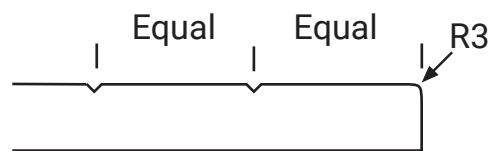

# STIRLING

Silver Series

Frame Only Door

Door

Min H = 100mm Min W = 100mm

Tall Door

Max door H = 2400mm

Lattice Door

4, 6, 8 or 10 lites

Edge Profile

Glass Door Profile

Drawer Bank

Min H = 100mm

Individual Drawers

Min H = 100mm