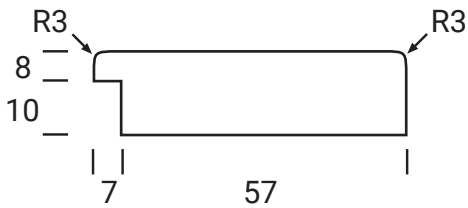

# STIRLING

Silver Series

Frame Only Door

Door

Min H = 100mm Min W = 100mm

Tall Door

Max door H = 2400mm

Lattice Door

4, 6, 8 or 10 lites

Edge Profile

Glass Door Profile

Drawer Bank

Min H = 100mm

Individual Drawers

Min H = 100mm